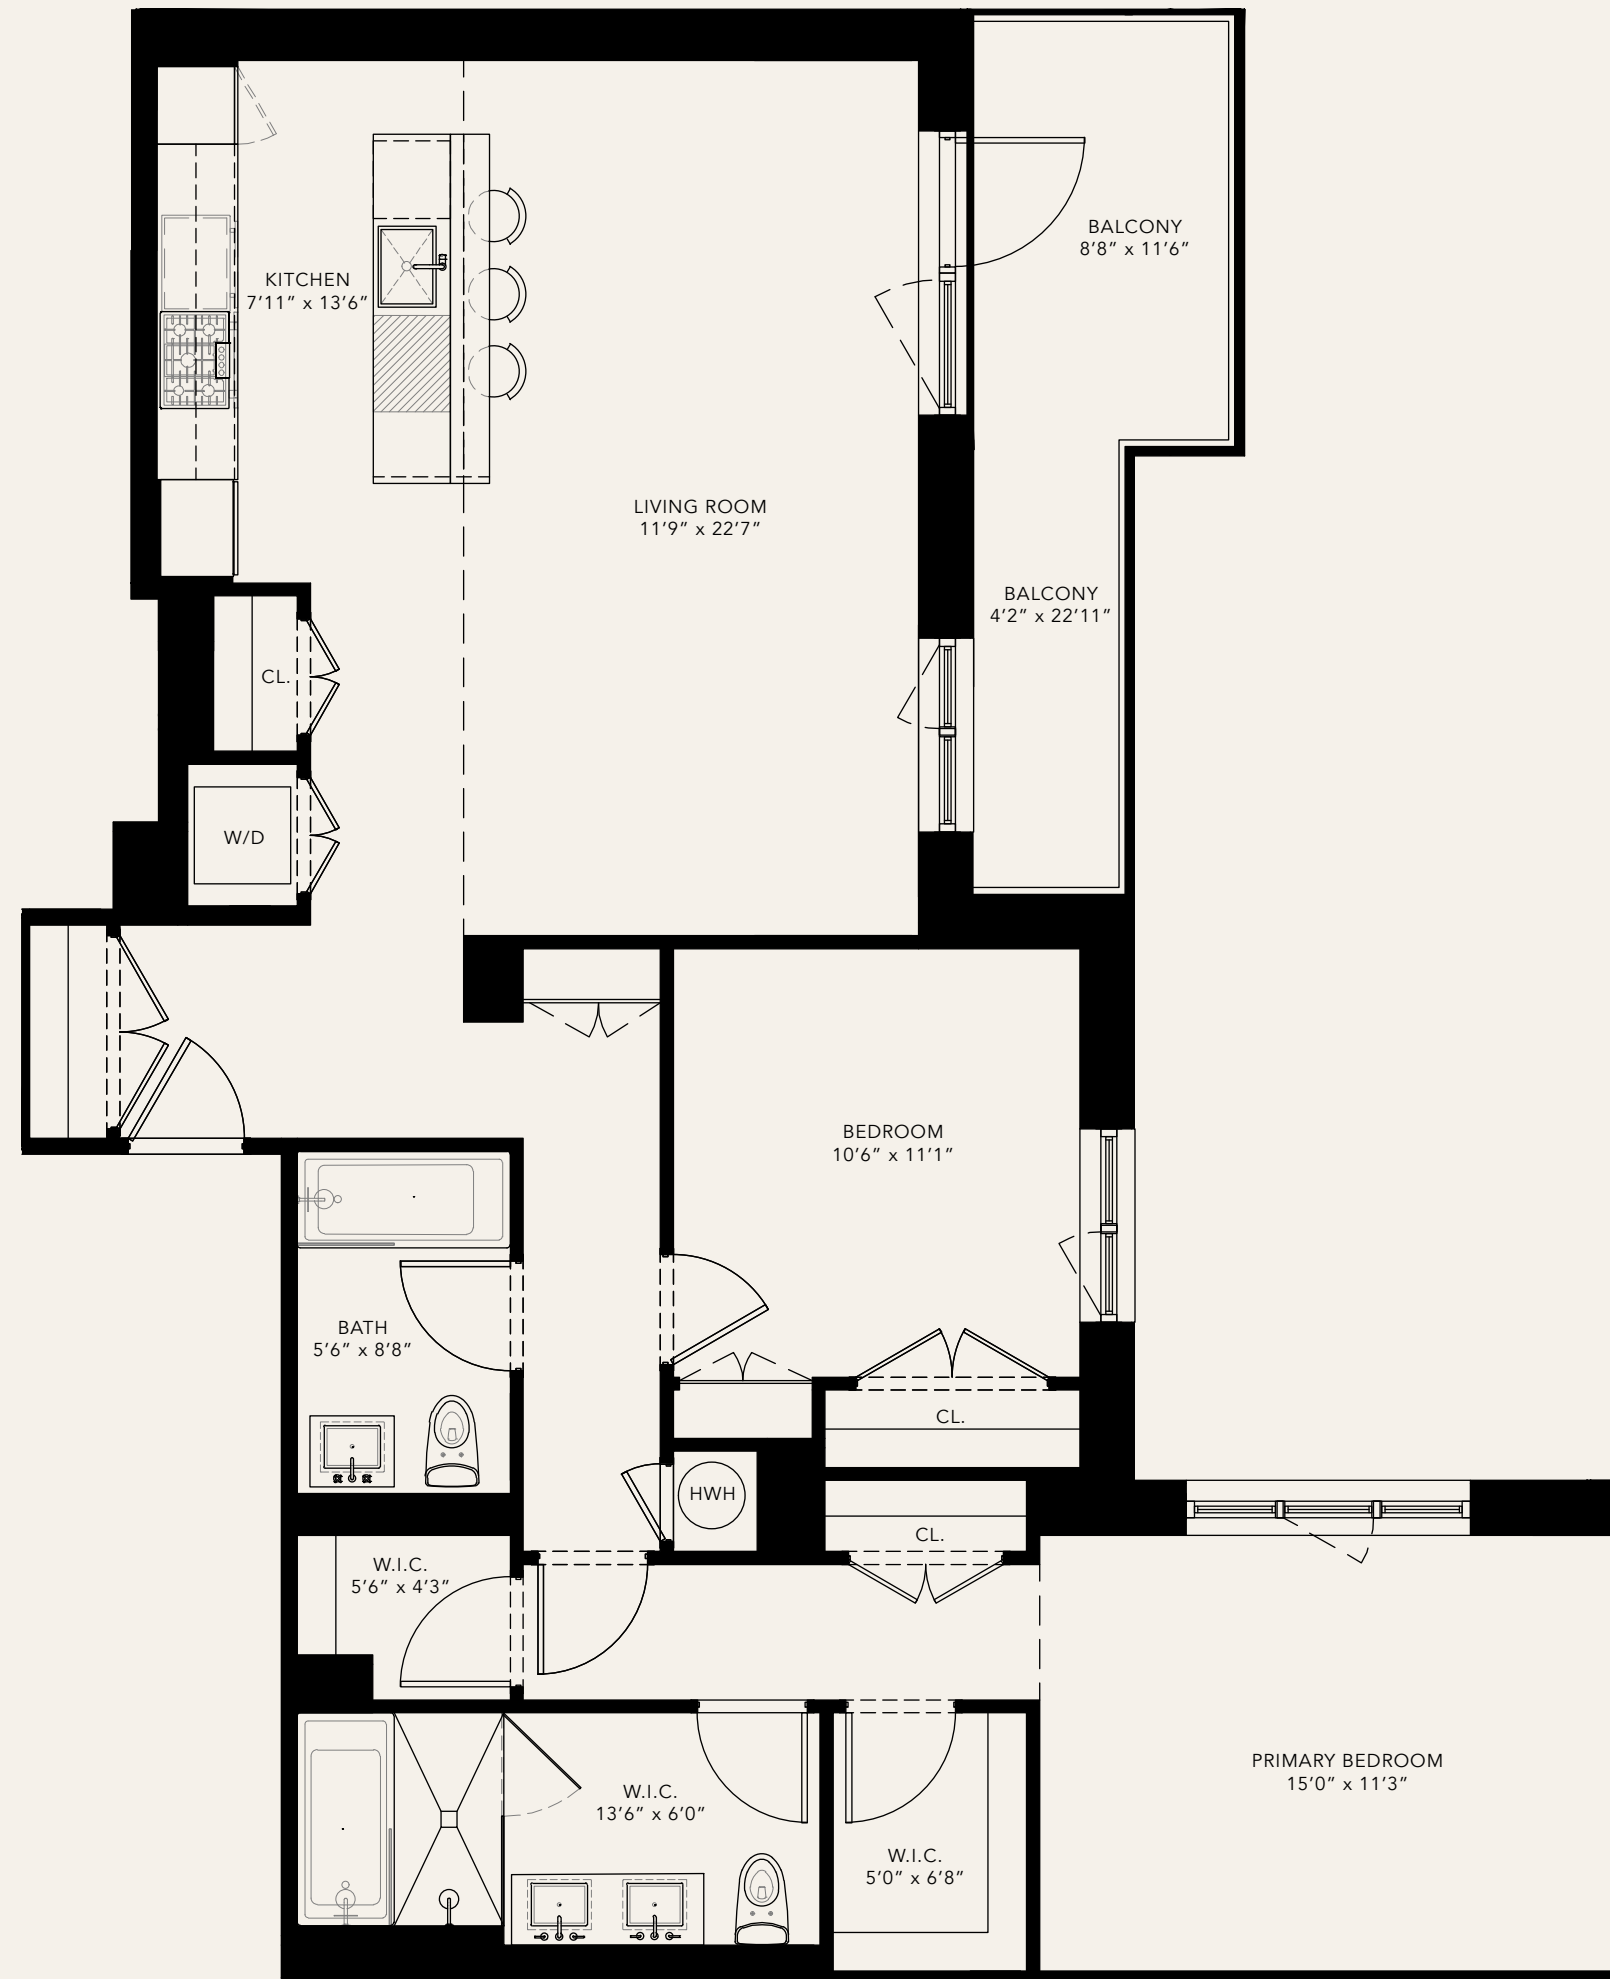

Unit 9B

LexiCondos.com / 646.480.7665 / Info@LexiCondos.com

xoxo Lexi

165 LEXINGTON

BROOKLYN
LIVE

Unit 9B
2 Bed
2 Bath
1,303 Sq Ft Int
148 Sq Ft Ext

Nest Seekers
INTERNATIONAL
THE SERHANT TEAM

LexiCondos.com / 646.480.7665 / Info@LexiCondos.com

All dimensions are approximate and subject to normal construction variances and tolerances. The complete offering terms are in an offering plan available from Sponsor File No. CD20-0066. Sponsor: 165 Lexington Partners LLC, Located at 4354 Marvey Garvey Blvd., Brooklyn, NY 11220. Exclusive sales and marketing by Nest Seekers International, The Serhant Team. Equal Housing Opportunity.

xoxo Lexi

165 LEXINGTON