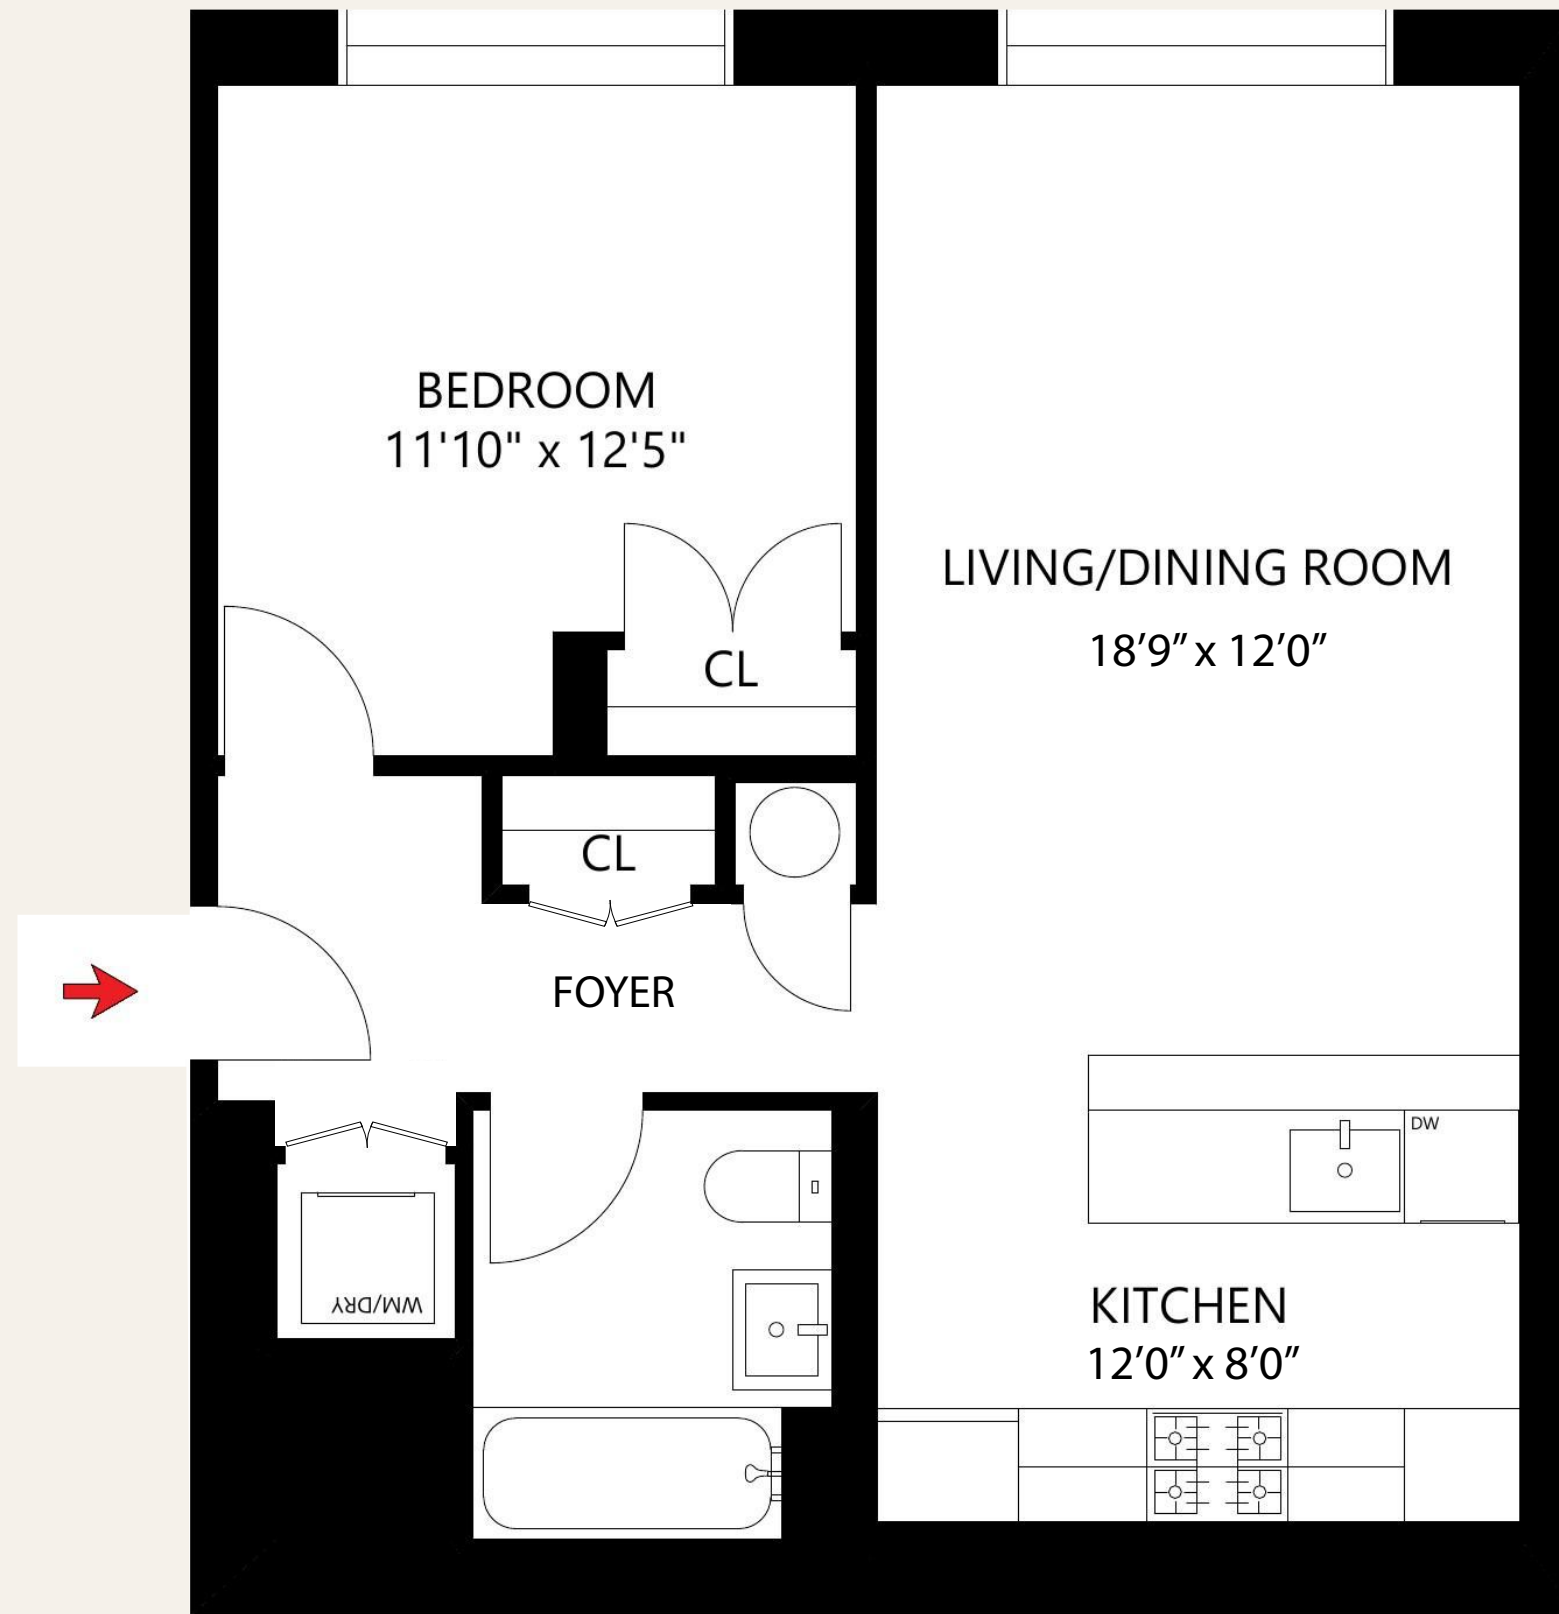

Unit 8D

LexiCondos.com / 646.480.7665 / Info@LexiCondos.com

xoxo Lexi

165 LEXINGTON

BROOKLYN
TRUVEY
HOWEY

Unit 8D

1 Bed
1 Bath
765 Sq Ft

NEST SEEKERS
DEVELOPMENT
MARKETING
Nest Seekers
INTERNATIONAL
THE SERHANT TEAM

xoxo Lexi

165 LEXINGTON